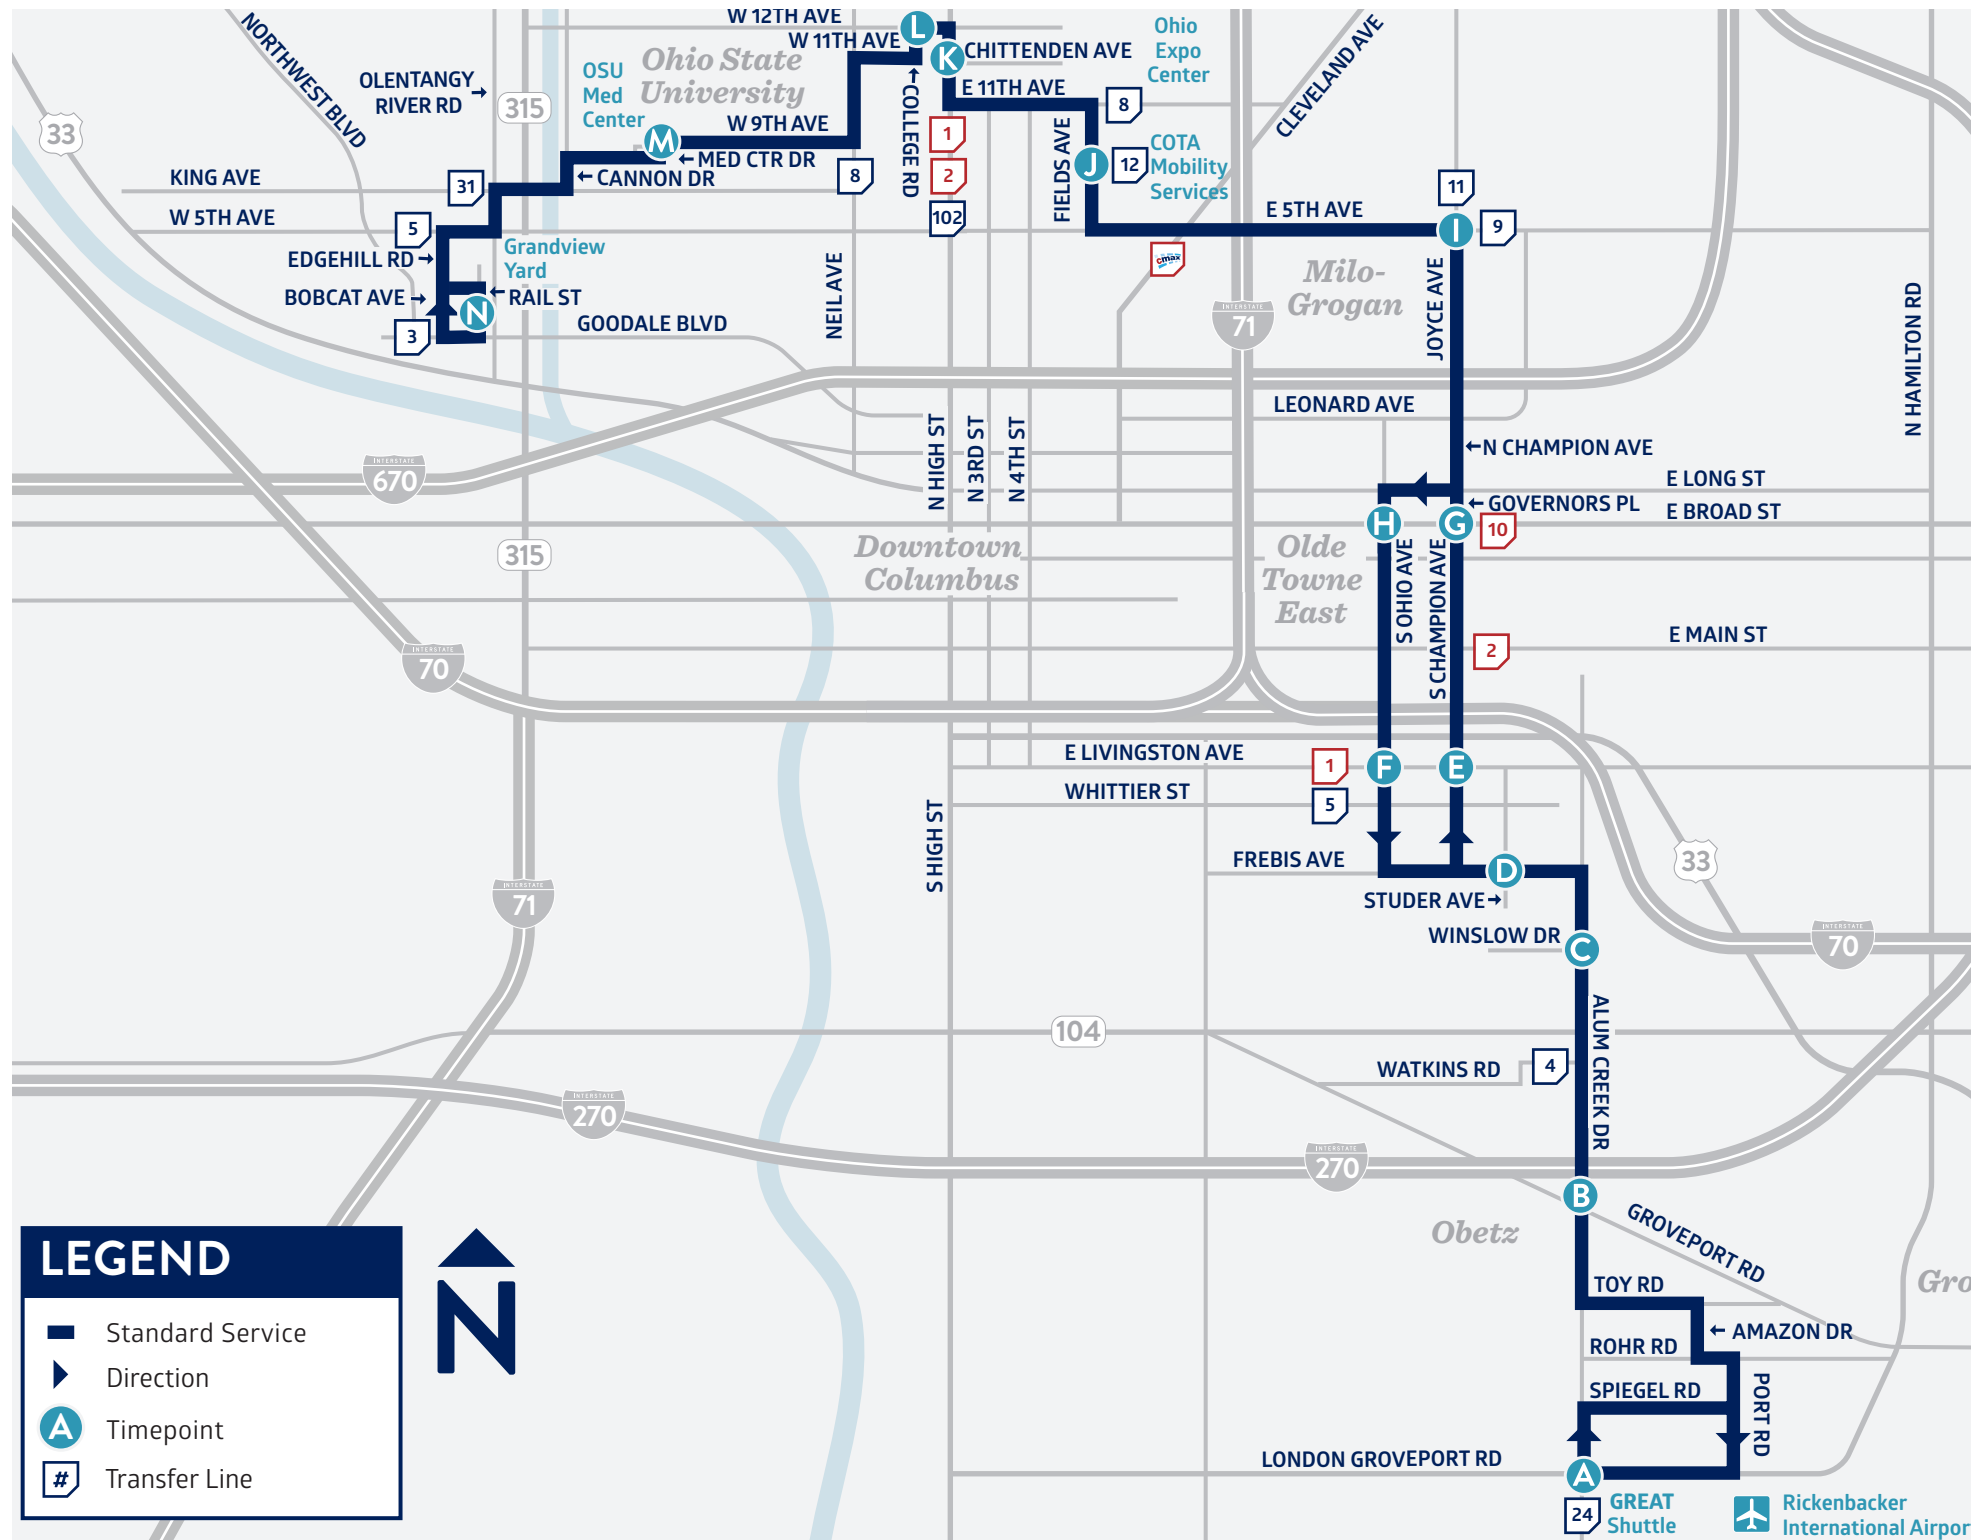

PM times shown in **BOLD**

22 OSU / RICKENBACKER

LEGEND

- Standard Service
- Direction
- Timepoint
- Transfer Line

TIPS For Your Trips

- ### KNOW YOUR
- Line number
 - Departure time and location
 - Destination
- ### MAKE SURE TO
- Arrive five minutes early
 - Line number and destination located on vehicle's front windshield
 - Have fare ready
 - If transferring later, ask your Operator for a transfer pass before paying
 - Signal to stop
 - Use the yellow cord over your seat's window when approaching your stop
 - Exit through the rear door