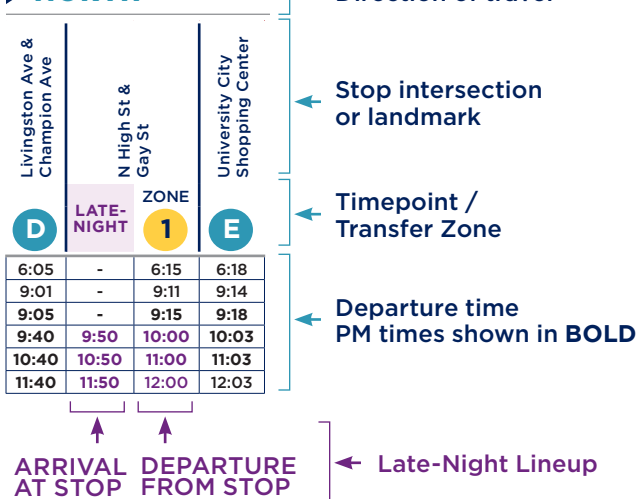

RUSH HOUR

Mon-Fri:
6:30-9 a.m.
3-6 p.m.

HOLIDAY SERVICE

Please note: COTA observes Sunday schedules on holidays, including New Year's Day, Martin Luther King Jr. Day, Memorial Day, Juneteenth, Independence Day, Labor Day, Thanksgiving and Christmas.

USING YOUR SCHEDULE

NORTH

Lineups are times when most major lines arrive Downtown at the same time for transfers, occurring all day Sunday and after 9 p.m. Monday-Saturday. See schedule for times.

TRANSFERS

This vehicle line has transfer stops in Downtown. **There are 3 Transfer Zones that allow transfer to Lines 1-11 and CMAX.** All lines stop in each zone with the exception of Line 10, which only stops in Zone 2.

LINE 102 MAP

LOCAL DESTINATIONS

- Downtown Columbus
- Ohio State University
- Delawanda Park and Ride
- JP Morgan Chase
- Polaris Fashion Place
- OhioHealth Westerville
- Meijer Westerville

► NORTH

MONDAY-FRIDAY