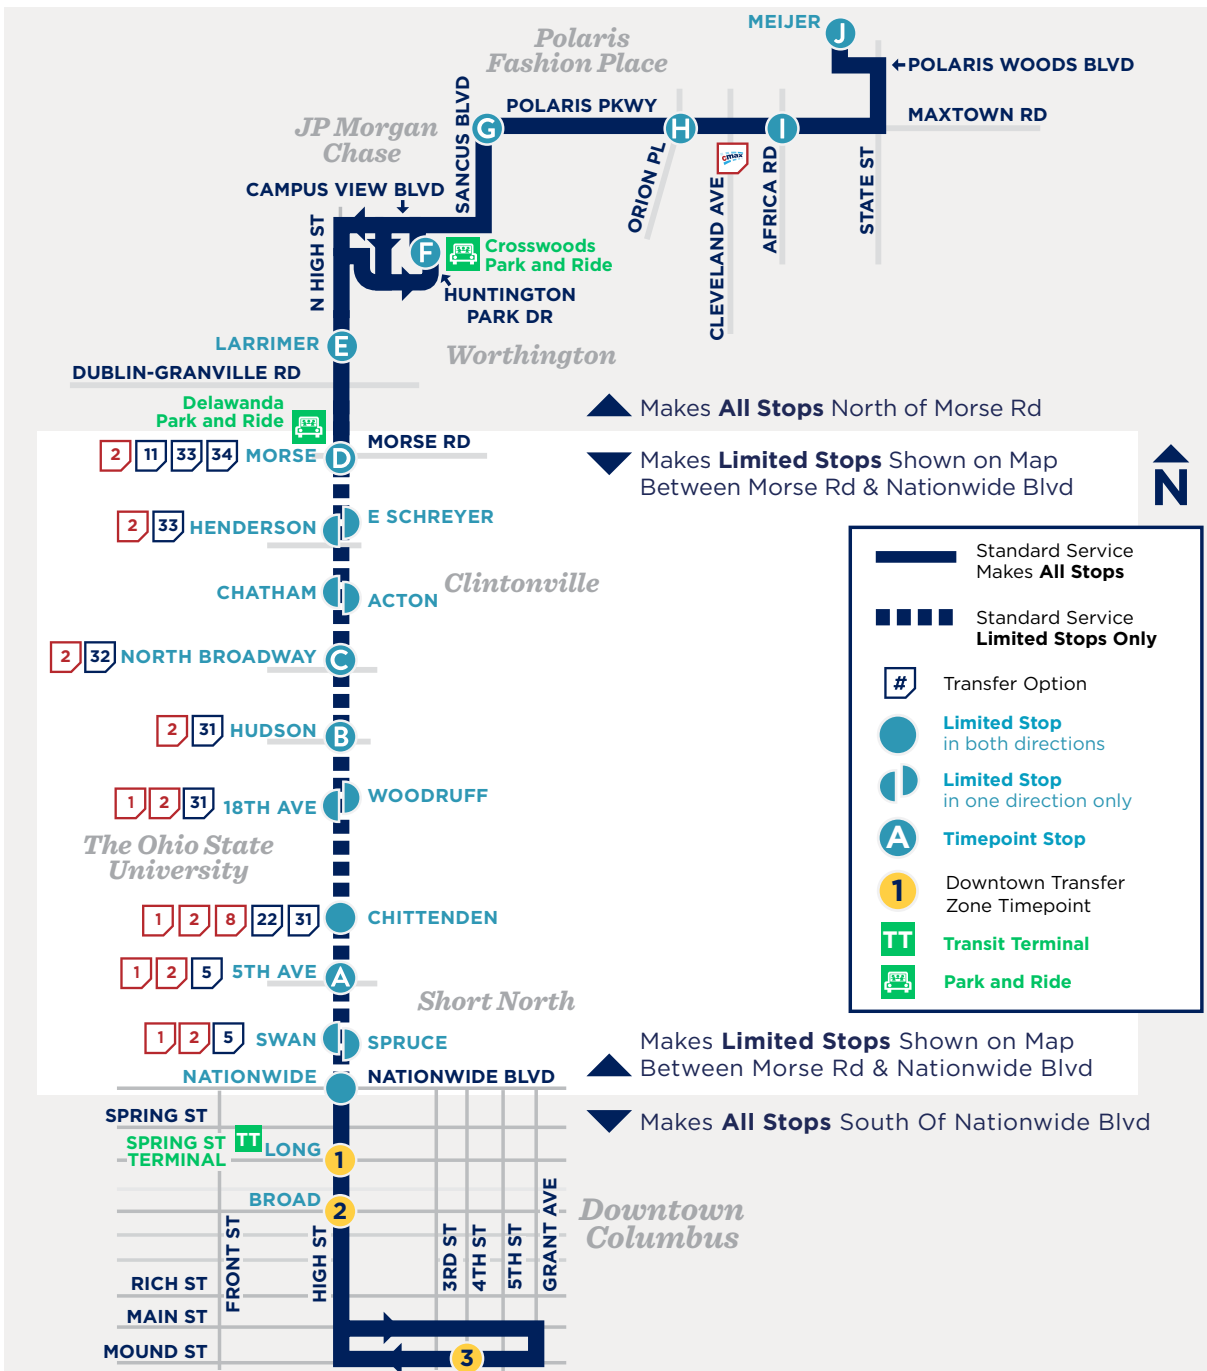

USING YOUR SCHEDULE

NORTH

Lineups are times when most major lines arrive Downtown at the same time for transfers, occurring all day Sunday and after 9 p.m. Monday-Saturday. See schedule for times.

TRANSFERS

This vehicle line has transfer stops in Downtown. **There are 3 Transfer Zones that allow transfer to Lines 1-11 and CMAX.** All lines stop in each zone with the exception of Line 10, which only stops in Zone 2.

NORTHBOUND

- ZONE 1:** N High St & E Long St Stop 5910
- ZONE 2:** S High St & E Broad St Stop 6464
- ZONE 3:** E Mound St & S 4th St Stop 8122

EASTBOUND/SOUTHBOUND

- ZONE 1:** N High St & W Long St Stop 4101
- ZONE 2:** N High St & W Broad St Stop 2900
- ZONE 3:** E Mound St & S 4th St Stop 8122

LINE 102 MAP

LOCAL DESTINATIONS

- Downtown Columbus
- Ohio State University
- Delawanda Park and Ride
- JP Morgan Chase
- Polaris Fashion Place
- OhioHealth Westerville
- Meijer Westerville

► NORTH

MONDAY-FRIDAY