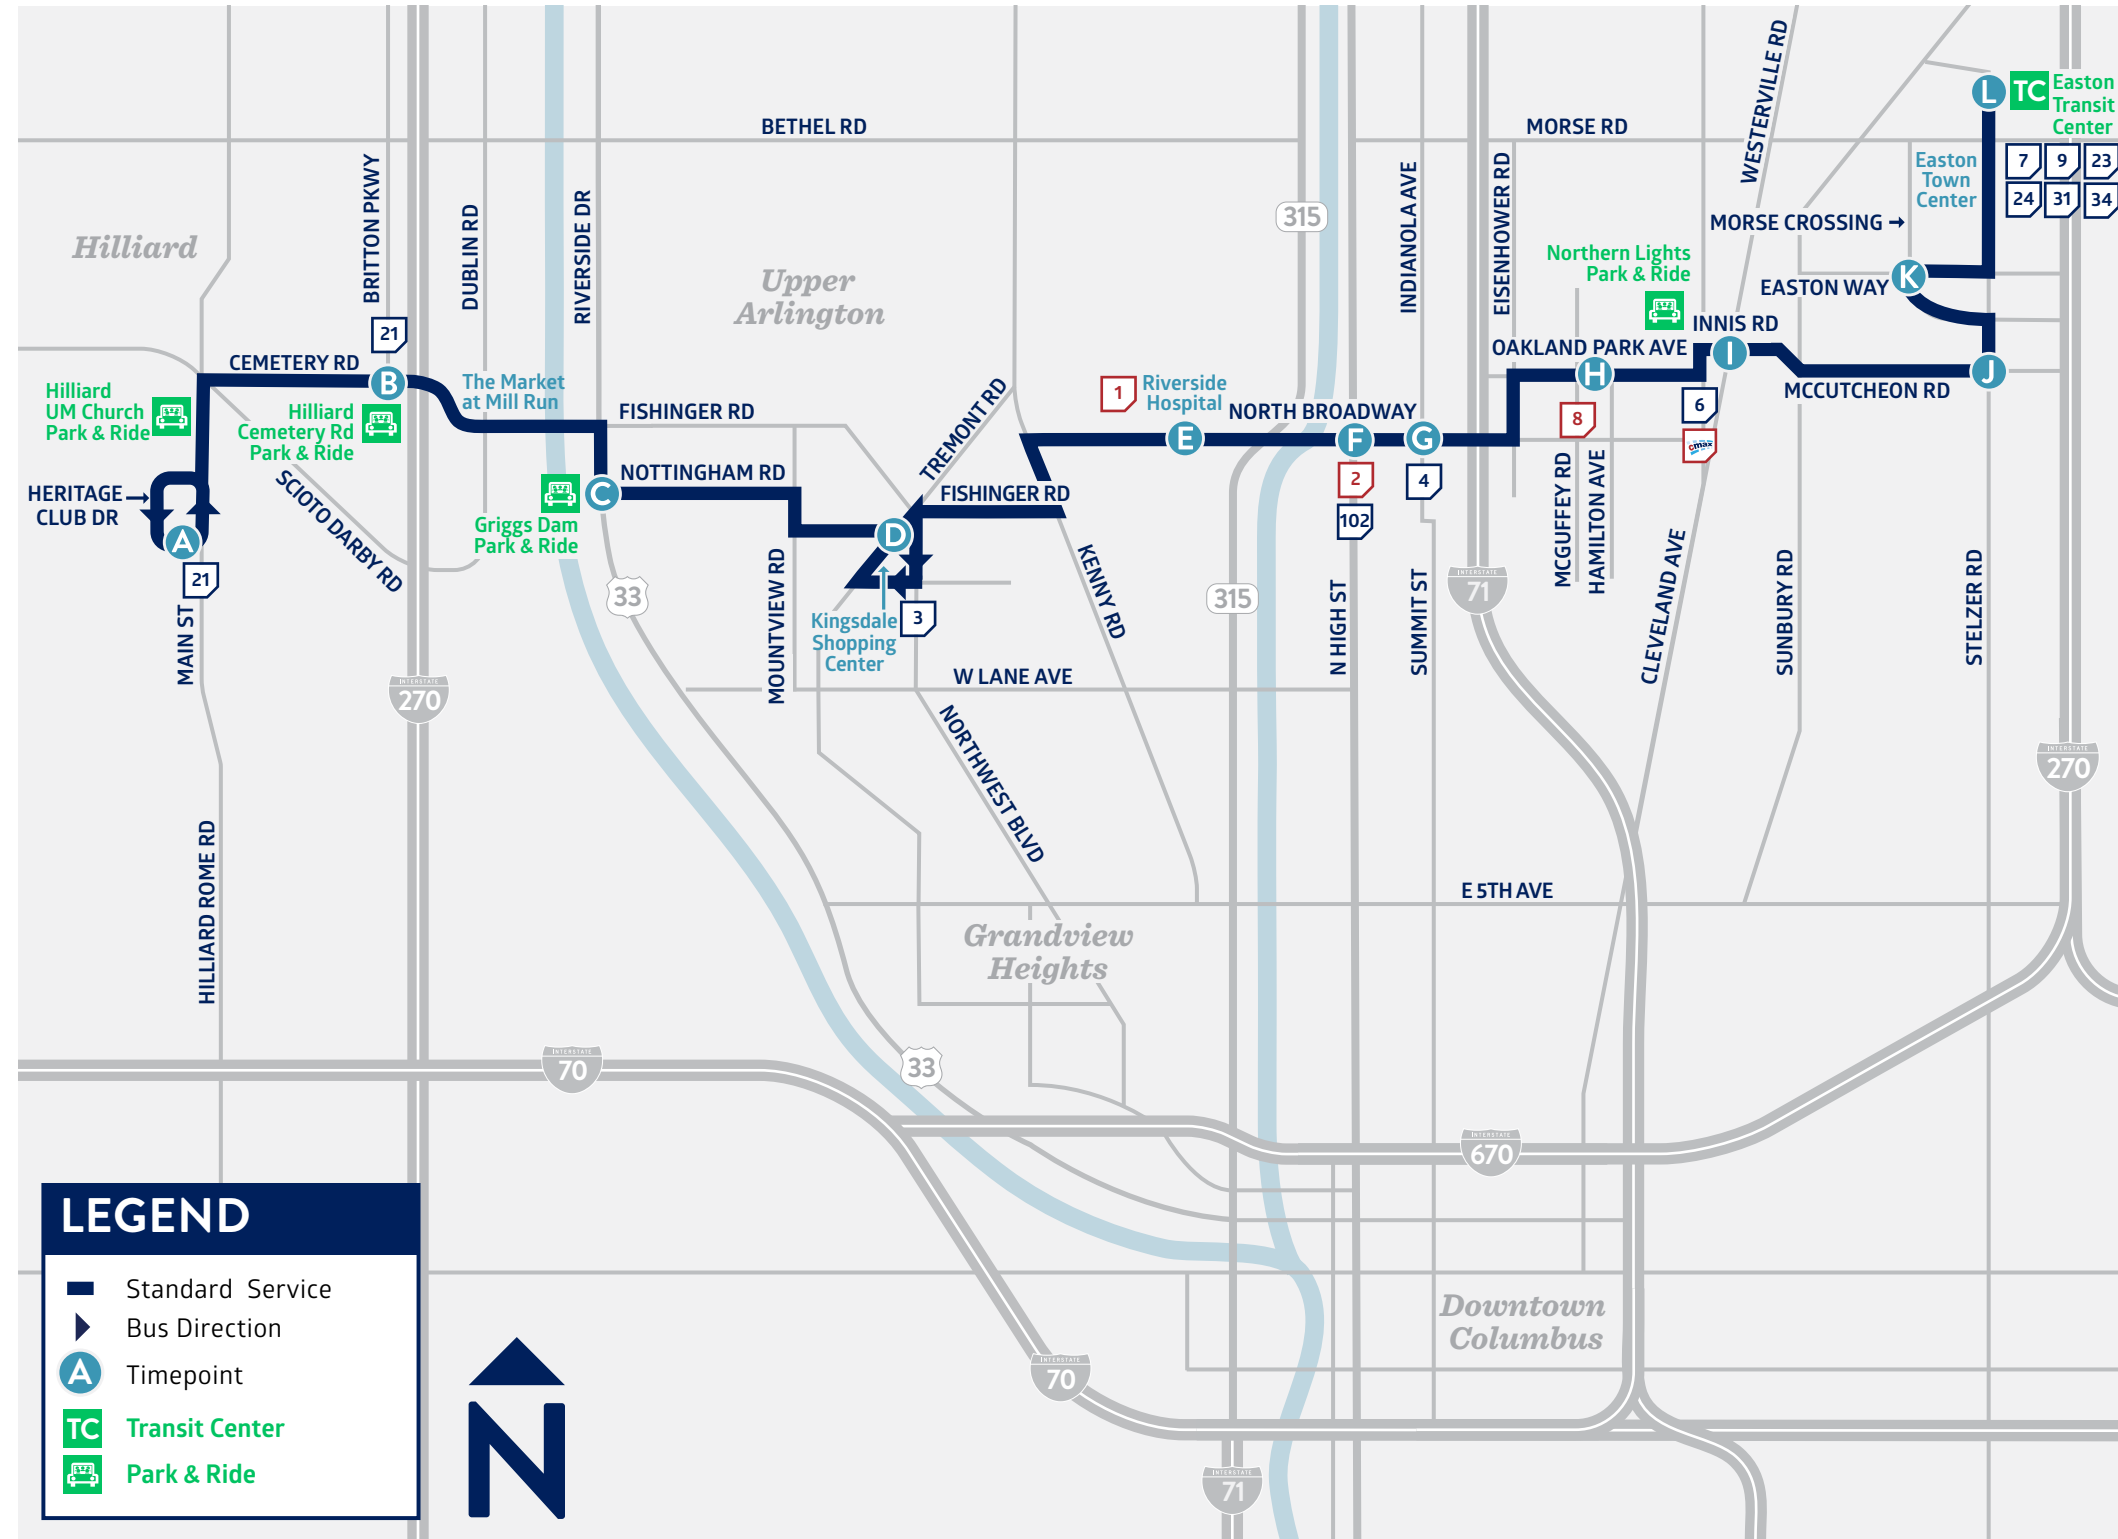

This vehicle line has transfer stops in Downtown. **There are 3 Transfer Zones that allow transfer to Lines 1-11 & CMAX.** All lines stop in each zone with the exception of Line 10 which only stops in Zone 2.

You can find additional transfer stop information including where to board your next bus:

- ON SIGNS AT TRANSFER STOPS
- ON A RACK CARD
- AT COTA.COM

32 NORTH BROADWAY

LEGEND

- Standard Service
- Bus Direction
- Timepoint
- Transit Center
- Park & Ride

TIPS For Your Trips

- KNOW YOUR**
- Line number
 - Departure time and location
 - Destination
- MAKE SURE TO**
- Arrive 5 minutes early
 - Line number and destination located on vehicle's front windshield
 - Have fare ready
 - If transferring later, ask your Operator for a transfer pass before paying
 - Signal to stop
 - Use the yellow cord over your seat's window when approaching your stop. Exit through the rear door.
- KEEPING YOU SAFE**
- Your health and wellness is important to us. To stop the spread of COVID-19:
- We all #MaskUp**
 - We all keep our (physical) distance**
 - Our vehicles are sanitized daily**
 - Our team monitors their health**